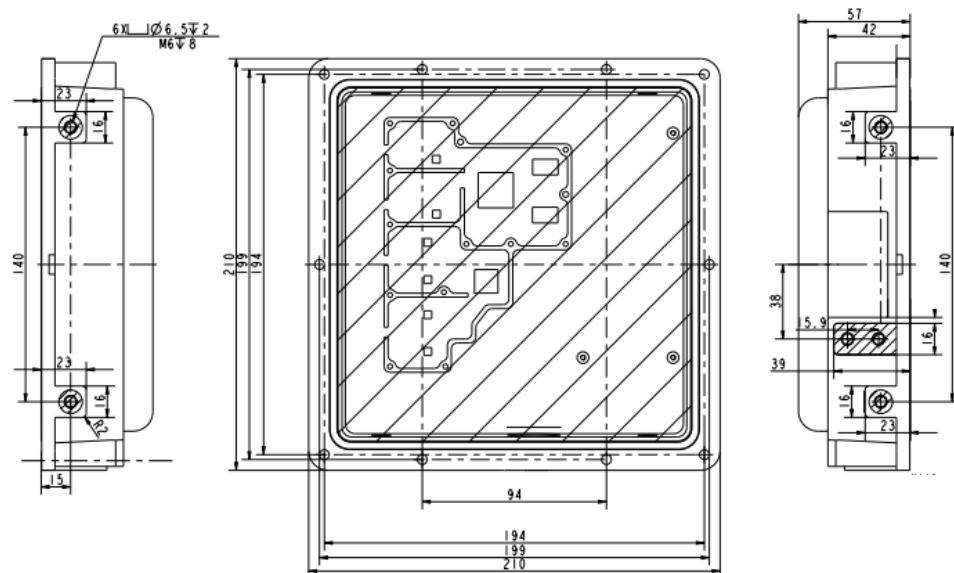

DESCRIPTION

JOYC-GW100 LoRa Gateway is applied to the metering field with complete AMI solution for meter data collection, monitoring and meter control. It developed based on the LoRa technology and with long range communication distance and low power consumption. It can deal with big quantity of meters and with efficient performance and high security.

TECHNICAL SPECIFICATIONS

Item		Parameter
Power Supply		12V,DC Power
Operating Temperature		0°C~70°C
Relative Humidity		95%(Max)
Transport & Storage Temperature		-40°C ~+70°C
Electromagnetic Grade		E1
Mechanical Grade		M1
Environment Grade		A (Outdoor Installation)
Standard Compliance		LoRaWAN
Interface & Communication	LoRa	470-510 MHz (Customizable), 10dbi
	GSM/GPRS	880-960 MHz / 1710-2700 MHz,3dbi
	Bluetooth	2.4G-2.5G,8dbi
	GPS	1.5754 GHz / 1.610 GHz,3dbi
	Ethernet *	Reserved
LoRa Specification	Band width	125KHz
	TX Power	19±1 dBm
	Data Rate	400bps ~ 11Kbps
	Max Loading meter quantity	10000 meters (once transmission/h)
	Max communication distance (km)	3(building);10 (rural area)
Functions		Terminal devices entry network control
		Receive meter data and transfer data to server
		Receive server commands and transfer to meters
		Control time gap to avoid conflicts
		Gateway location report
		Meter clock synchronization
		Meter alarm report
Construction		IP65