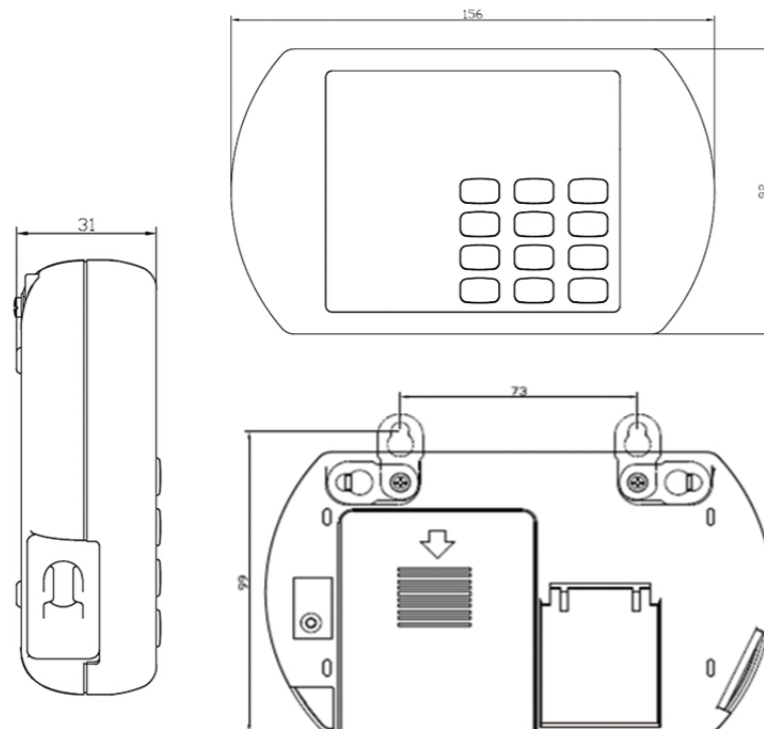

DESCRIPTION

The CIU1 is a compact unit with a friendly keypad and display. It can be installed in any convenient location inside the house.

It operates independently and is immune to any form of tampering on the customer interface unit.

FEATURES

- ▶ Enlarged LCD
- ▶ Rubber keypad
- ▶ Operation with audible and text feedback
- ▶ Adjustable audio and visual low credit warning level
- ▶ Option of AC power or alkaline or lithium batteries
- ▶ Optional power plug types

TECHNICAL SPECIFICATIONS

Item	Parameter
Application Range	Compatible with JOY121MP, JOY211MP, JOY311MP etc.
Working Voltage	230V, 4AAA batteries are reserved when power supply off
Operating Range	70% to 130% of Un
Frequency Range	50/60Hz
Communication Type	PLC
Communication Distance	>200m
LCD	8 digits + icons + 2 digits (index) Size: 70mm x 30mm
LCD Displays	Synchronize automatically with the connected electricity meter
Pulse LED	1000 imp/kWh
Credit LED	low credit alarm with blinking
Buzzer	Feedback on key press Token accept or reject Low credit alarm
Installation	Indoor wall-mounted
Insulation Classification	Double insulation
Operating Temperature	-30°C - 60°C
Storage Temperature	-40°C - 70°C
Relative Humidity	≤ 95%; annual mean 75%
User Interface	12 keys, international outlay standard with 0-9 numeric key, backspace and enter key Anti-oxidative gold plated keypad
Multiple CIU location	Free standing or wall mounted
Connection Type	Power line cable with customized plugs
IP Rating	IP51
Product Life	15 Years
Weight	106g
Dimension	156mm x 92mm x 31mm